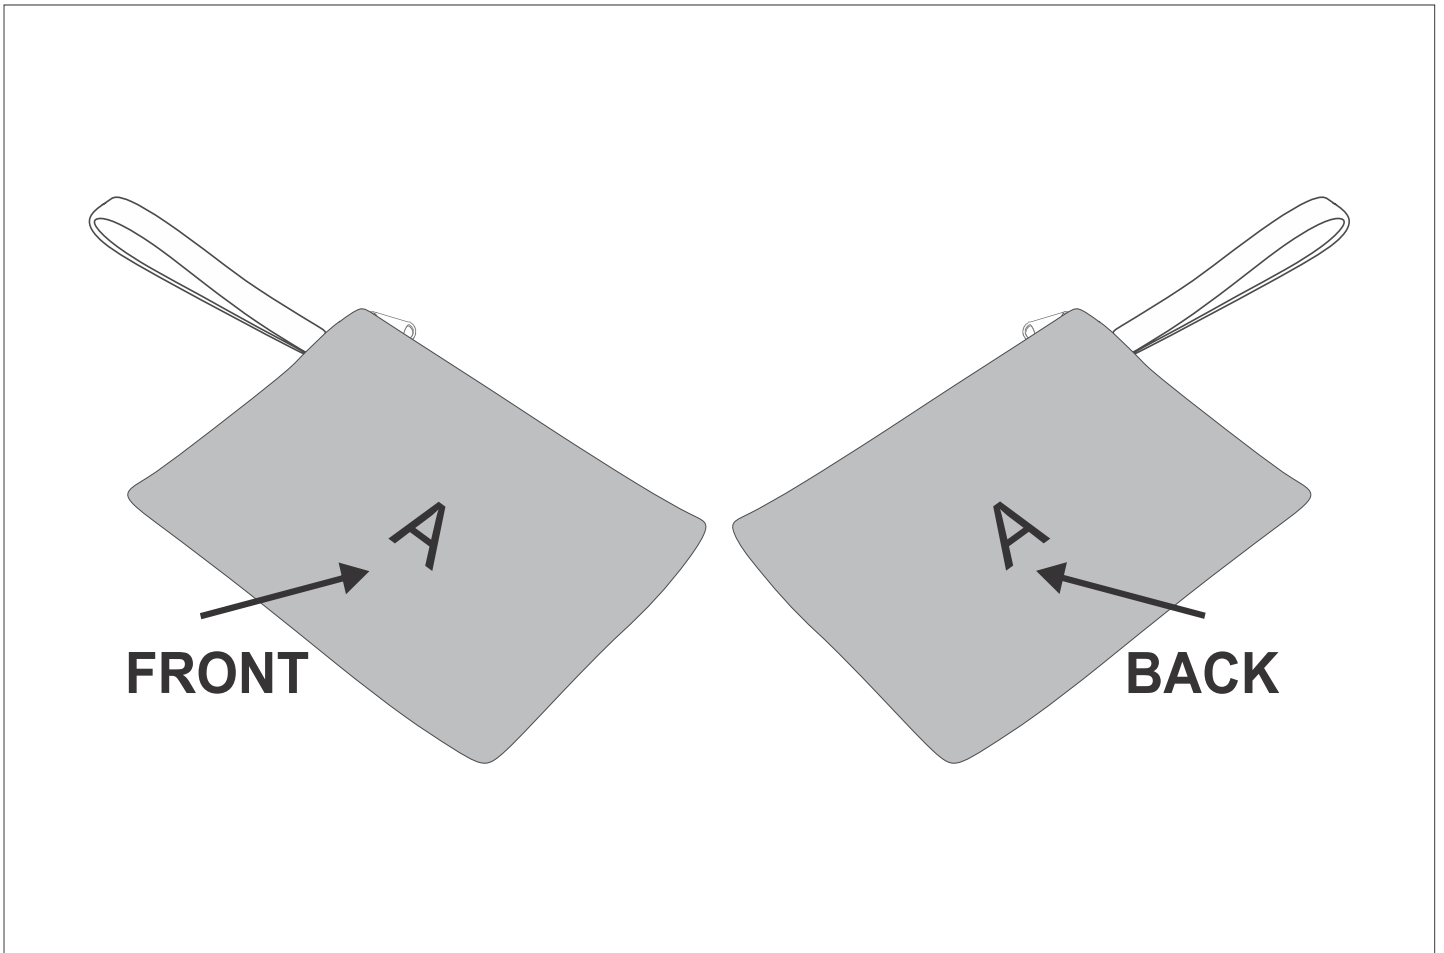

BC-HP-54-G

Hoppla Summit A5 Document Pouch

Need to know:

Includes 1-Position Sublimation (setup fees apply)

- Please Note: We cannot guarantee 100% logo Alignment on all Brandable Panels.

Branding Options:

Position	Branding Method (Branding Code)	No. of Colours	Dimension
A	Custom Sublimation A (CPSUB-A)	Full Colour	307mm wide x 413mm high